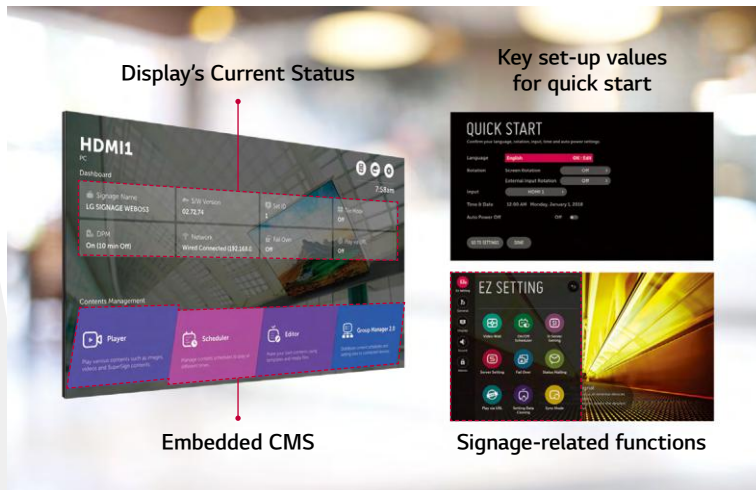

High Performance and Great Scalability

Thanks to its built-in SoC and webOS smart signage platform, the VH7E series can execute several tasks at once while providing smooth content playback without the need for a media player. As webOS supports HTML5 as a web-based platform and offers SDK(Soft Development Kit), it is even easier for SIs to build and optimize their web apps.

Flexible Content Creation

Four different videos can be played simultaneously via web apps, and various animation effects, such as scaling or rotating, are added to content using CSS(Cascading Style Sheets) transition effects. Real-time streaming* is also available, providing the flexibility to organize and diversify content free from capacity limits.

* Supported protocols : RTSP, RTP, HLS, UDP Multicast

Artistic Immersion, Overwhelming Captivation

VH7E series

User-Friendly Smart Signage UX

Intuitive Menu Structure

The menu structure has been optimized for commercial use. It simplifies approach flows and groups similar functions together, adopting a more intuitive GUI for ease of use. This way, users can avoid having to do trial-and-error when exploring desired functions and managing displays.

Dedicated GUI for Portrait Orientation

The conventional GUI(Graphic User Interface) was designed based on landscape-oriented consumer TV usage, so OSD(On Screen Display) wasn't well-suited for screens in portrait mode. The OSD of the VH7E series, however, consists of a long range menu with bigger font sizes and a 9:16 ratio, creating a comfortable and efficient business environment.