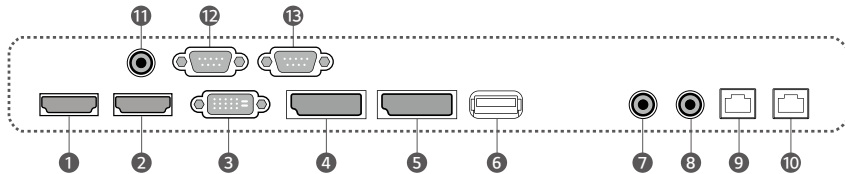

Artistic Immersion, Overwhelming Captivation

VH7E series

User Convenience

LAN Daisy Chain Management

A LAN daisy chain allows you to execute commands to control and monitor video walls and even update their firmwares at once.

Real-Time Care Service

The maintenance gets easier and faster with an optional service Signage365Care*, a cloud service solution provided by LG service. It remotely manages status of displays in client workplaces for fault diagnosis and remote-control services, ensuring the stable operation of a client's business.

* The availability of "Signage365Care" service can differ by region, so please contact the LG sales representative in your region for further details.

Dimension (Unit: mm)

Connectivity

55" / 49"

- | | | | |
|-------------|------------|-------------|---------------|
| 1 HDMI IN 1 | 5 DP OUT | 8 AUDIO OUT | 11 IR IN |
| 2 HDMI IN 2 | 6 USB IN | 9 LAN IN | 12 RS232C IN |
| 3 DVI-D IN | 7 AUDIO IN | 10 LAN OUT | 13 RS232C OUT |
| 4 DP IN | | | |