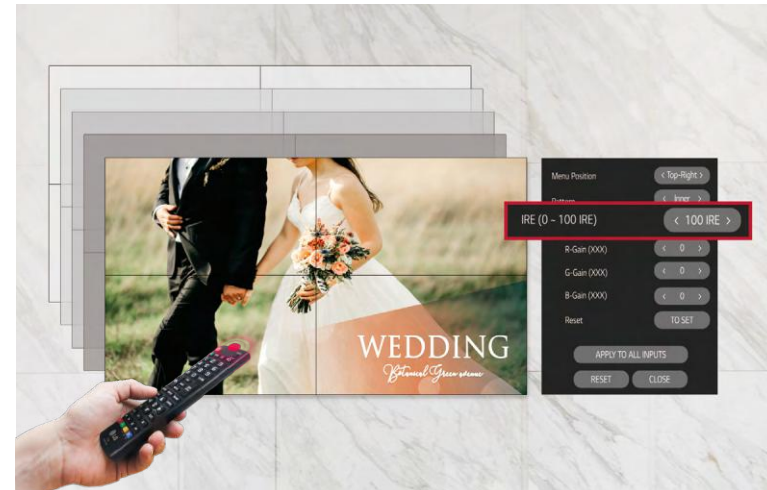

Simple White Balance Adjustment

In conventional video walls, white balance was adjustable only in "full-white" mode, but the VH7E series allows you to modify each value of grey scale to achieve more detailed and precise white balance adjustment.