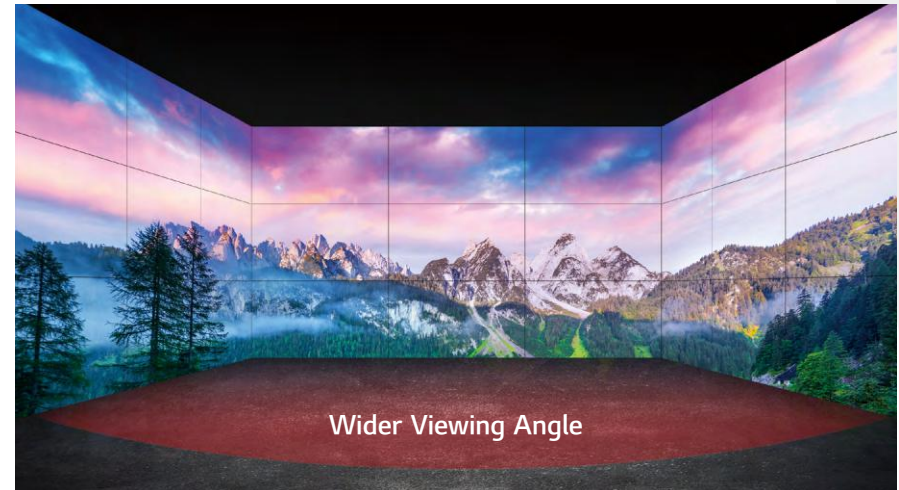

* All images are for illustrative purposes only.

Artistic Immersion, Overwhelming Captivation

VH7E series

Achieving Incredible Immersion

Seamless Large Screens with Extreme-Narrow Bezel

The borderless design, with its 0.9 mm* even bezel and 1.8 mm* BtB (Bezel to Bezel), verified by Nemko, minimizes bezel interference and delivers immersive and seamless content on assembled video wall screens.

* The "Conventional" refers to displays which do not include an image improvement algorithm.

Artistic Immersion, Overwhelming Captivation

VH7E series

Vivid and Dynamic Picture Quality

Higher Viewing Angle

Large screens are usually positioned higher than human-eye level, making uniform picture quality essential for video walls. The viewing angle of the VH7E series is high enough to display vivid colors throughout the screen with no distortion.

45°* High Viewing Angle

Wider Viewing Angle

It is well known that LG IPS panel technology provides better control of liquid crystals, which in turn allows the screen to be viewed at virtually any angle. Thereby, the VH7E series captivates the attention of more viewers with lifelike colors, regardless of their viewing position.