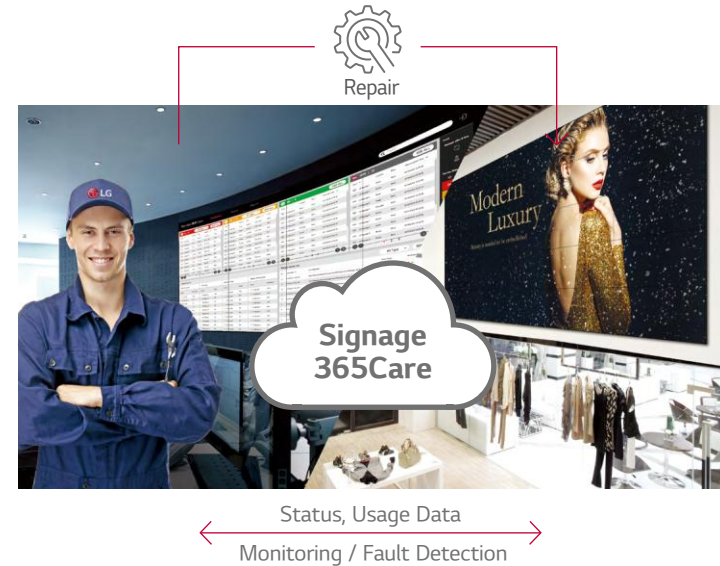

Simple White Balance Adjustment

In conventional video walls, white balance was adjustable only in "full-white" mode, but the VH7E series allows you to modify each value of grey scale to achieve more detailed and precise white balance adjustment.

Artistic Immersion, Overwhelming Captivation

VH7E series

User Convenience

LAN Daisy Chain Management

A LAN daisy chain allows you to execute commands to control and monitor video walls and even update their firmwares at once.

Real-Time Care Service

The maintenance gets easier and faster with an optional service Signage365Care*, a cloud service solution provided by LG service. It remotely manages status of displays in client workplaces for fault diagnosis and remote-control services, ensuring the stable operation of a client's business.