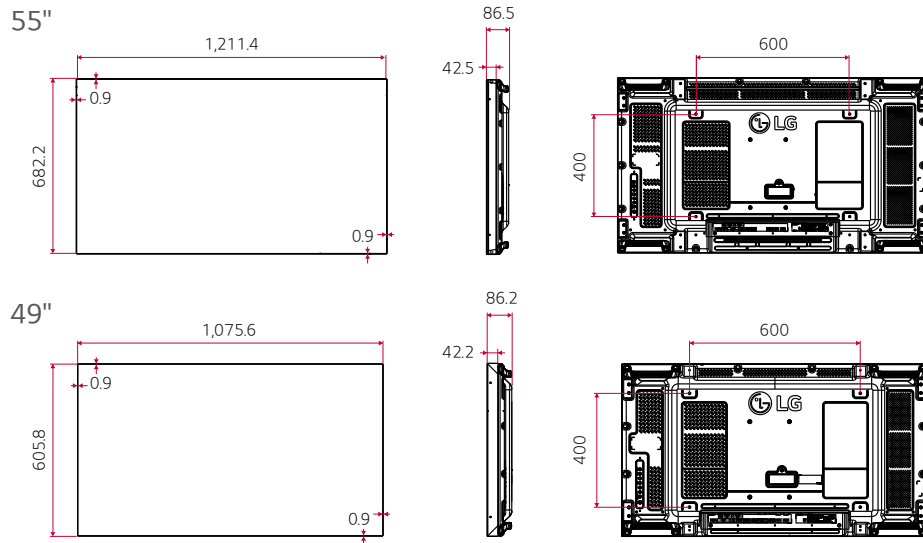

* The availability of "Signage365Care" service can differ by region, so please contact the LG sales representative in your region for further details.

Dimension (Unit: mm)

Connectivity

55" / 49"

- | | | | |
|-------------|------------|-------------|---------------|
| 1 HDMI IN 1 | 5 DP OUT | 8 AUDIO OUT | 11 IR IN |
| 2 HDMI IN 2 | 6 USB IN | 9 LAN IN | 12 RS232C IN |
| 3 DVI-D IN | 7 AUDIO IN | 10 LAN OUT | 13 RS232C OUT |
| 4 DP IN | | | |