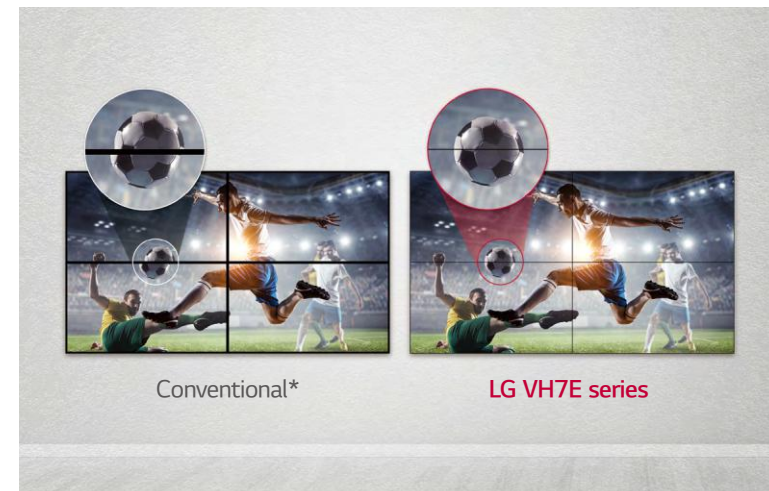

Artistic Immersion, Overwhelming Captivation

VH7E series

The impressive immersion generated by the extremely narrow 0.9 mm bezel becomes even more powerful with a state-of-the-art smart signage platform. Beyond the self-playing feature, the VH7E series is capable of multitasking that raises brand awareness, drives traffic to your store, and engages customers in brand storytelling, all while providing user convenience with a simplified and more intuitive UI.

* All images are for illustrative purposes only.

Artistic Immersion, Overwhelming Captivation

VH7E series

Achieving Incredible Immersion

Seamless Large Screens with Extreme-Narrow Bezel

The borderless design, with its 0.9 mm* even bezel and 1.8 mm* BtB (Bezel to Bezel), verified by Nemko, minimizes bezel interference and delivers immersive and seamless content on assembled video wall screens.

* The 0.9mm even panel bezel and 1.8mm BtB size (borderless type, no metal bezel) have been verified by Nemko, a global institution that tests and certifies electrical equipment.

Image Gap Reduction

The VH7E series includes an image improvement algorithm that can reduce image gaps among tiled displays when playing back videos. Objects located on the bezel boundaries are adjusted for a seamless viewing experience.

Large screens are usually positioned higher than human-eye level, making uniform picture quality essential for video walls. The viewing angle of the VH7E series is high enough to display vivid colors throughout the screen with no distortion.