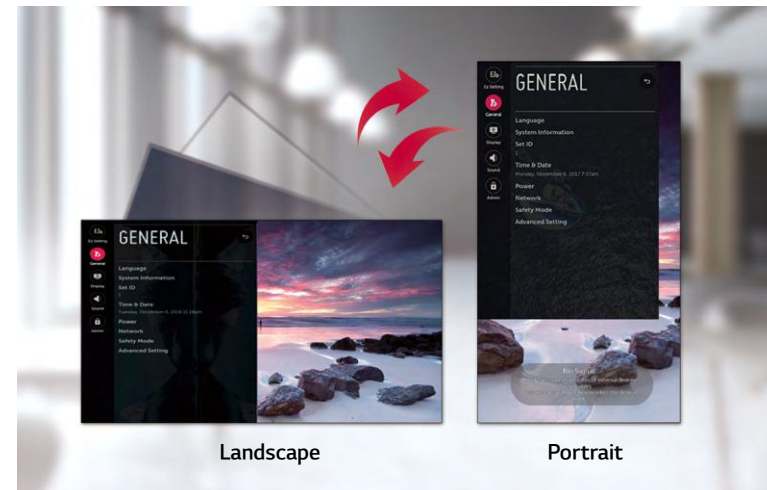

Flexible Content Creation

Four different videos can be played simultaneously via web apps, and various animation effects, such as scaling or rotating, are added to content using CSS(Cascading Style Sheets) transition effects. Real-time streaming* is also available, providing the flexibility to organize and diversify content free from capacity limits.

* Supported protocols : RTSP, RTP, HLS, UDP Multicast

Artistic Immersion, Overwhelming Captivation

VH7E series

User-Friendly Smart Signage UX

Intuitive Menu Structure

The menu structure has been optimized for commercial use. It simplifies approach flows and groups similar functions together, adopting a more intuitive GUI for ease of use. This way, users can avoid having to do trial-and-error when exploring desired functions and managing displays.

Dedicated GUI for Portrait Orientation

The conventional GUI(Graphic User Interface) was designed based on landscape-oriented consumer TV usage, so OSD(On Screen Display) wasn't well-suited for screens in portrait mode. The OSD of the VH7E series, however, consists of a long range menu with bigger font sizes and a 9:16 ratio, creating a comfortable and efficient business environment.