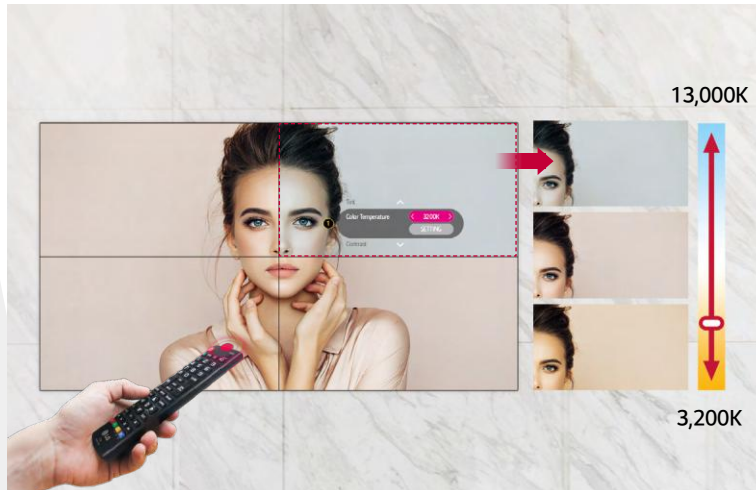

Artistic Immersion, Overwhelming Captivation

VH7E series

User Convenience

Easy Color Adjustment

Depending on the content, the color temperature of the display can be easily adjusted in increments of 100K using a remote control.